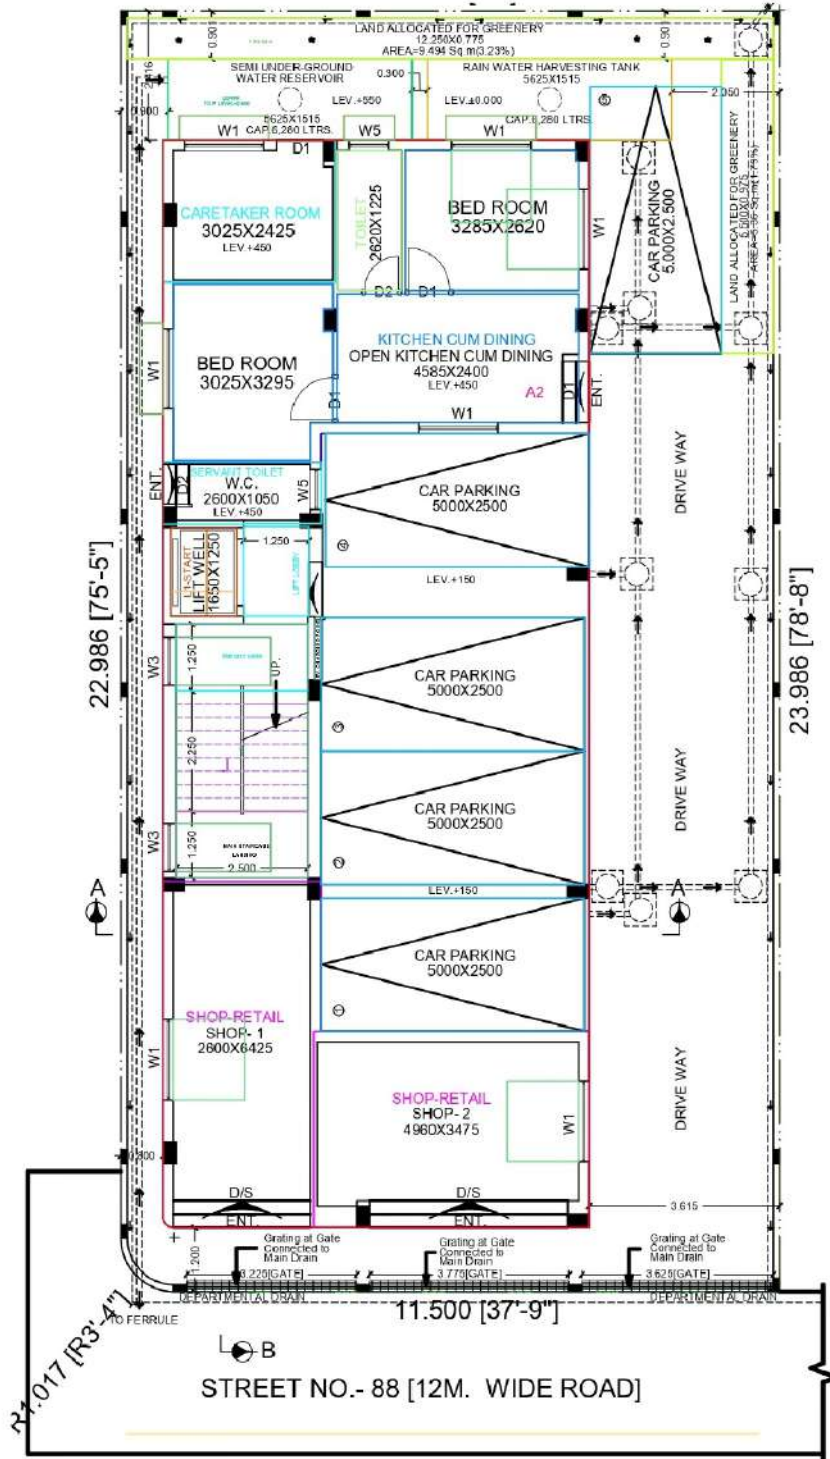

Proposed Project at Premises No. 13-0088, Plot No. AB-120, Action Area-I, New Town, P.S- Rajarhat, District-North 24 Parganas, Kolkata-700156

LATITUDE : 22.623184
LONGITUDE : 88.280255

AMBE PLUS
(Signature)
Proprietor